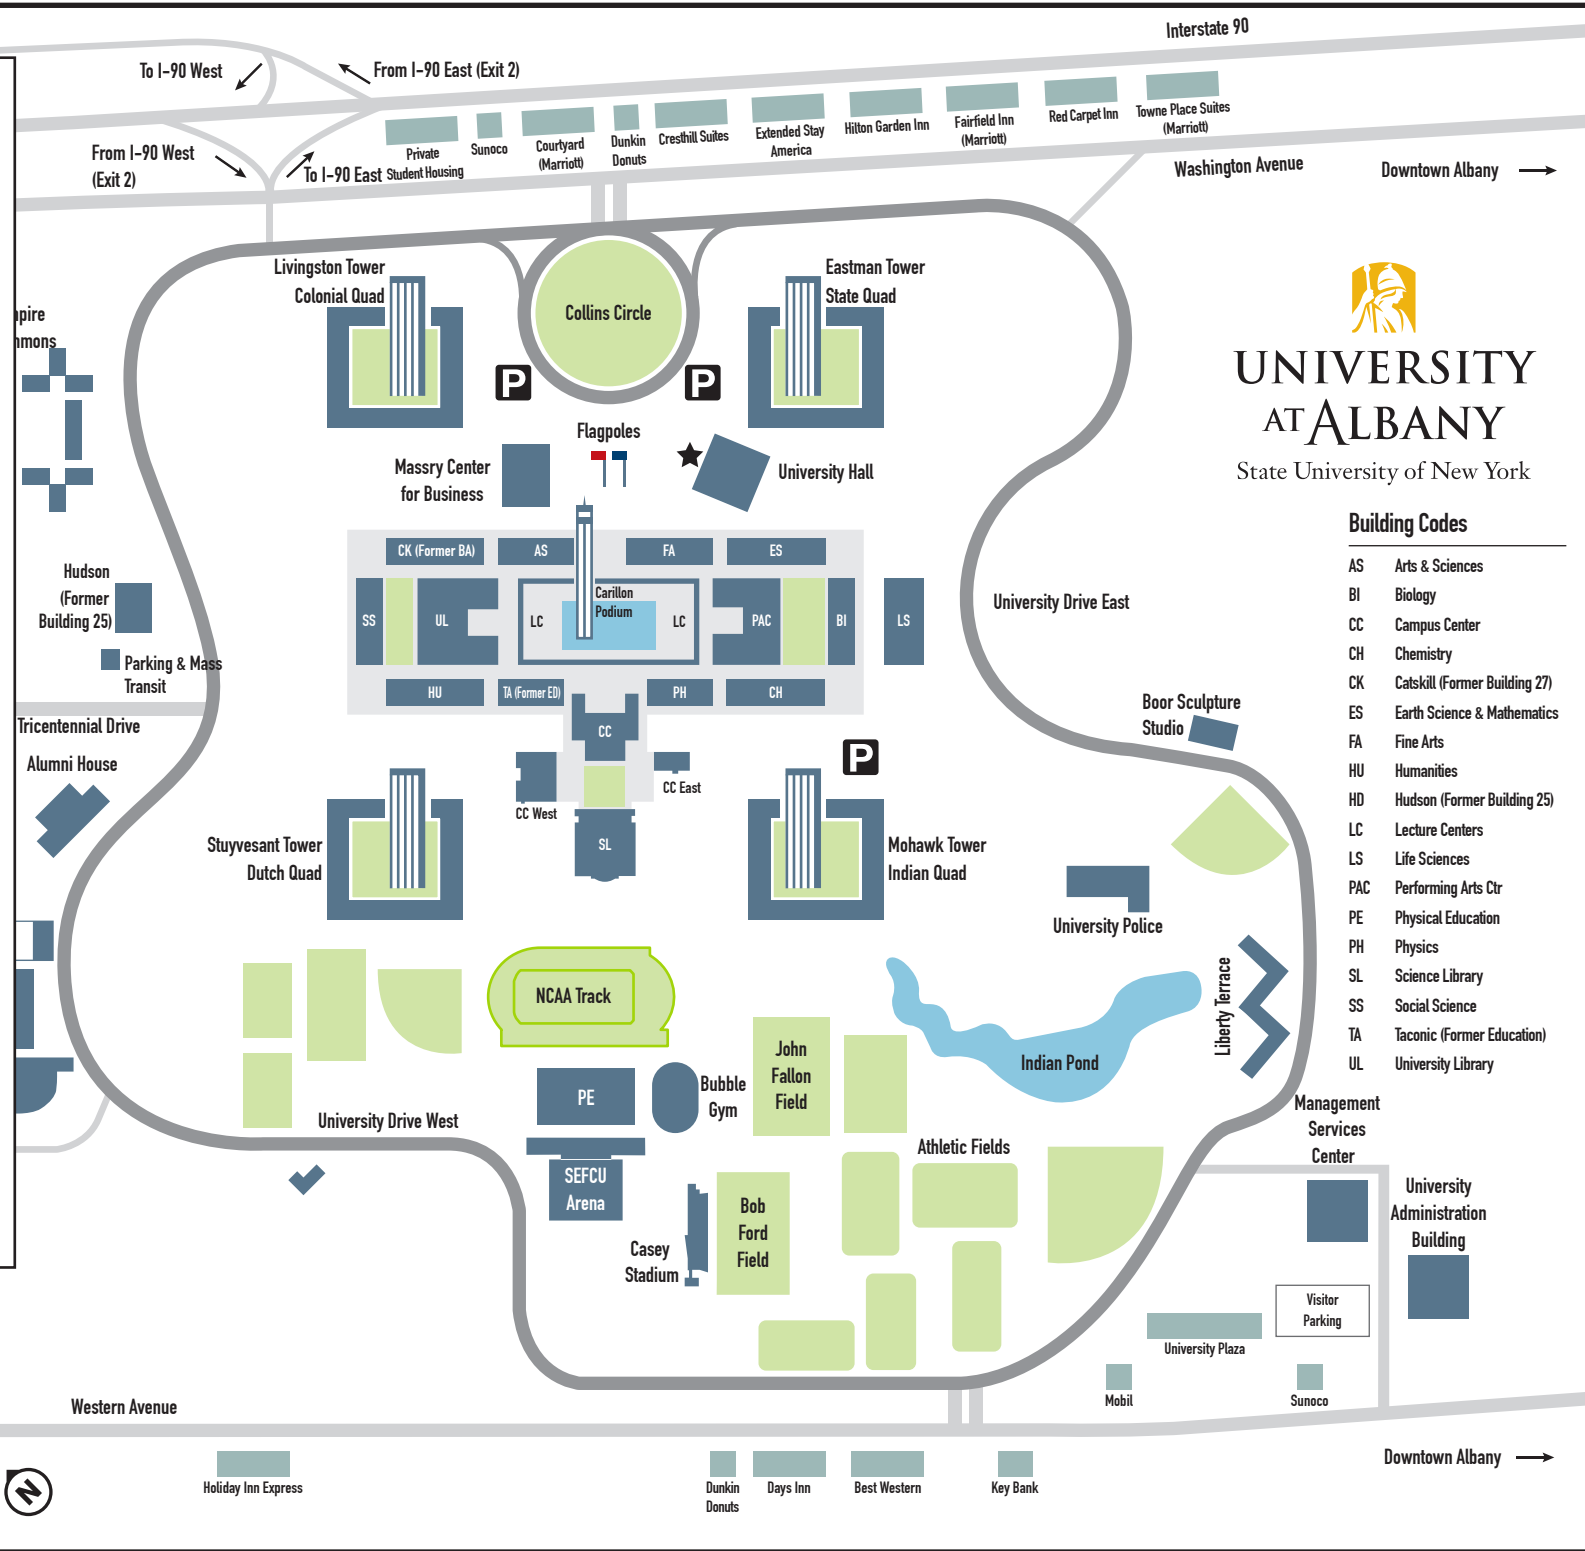

Directions

From the north

Take the Northway (I-87) south to Exit 1E onto I-90 east (Albany/Boston), then Exit 2 (Washington Ave/UAlbany) which leads right into the University at Albany.

From the south

Take the Thruway north to Exit 24. After the tollbooths, go onto I-90 east towards Boston to Exit 2 (Washington Ave/UAlbany) which leads right into the University at Albany.

From the east

Take I-90 west (towards Buffalo) to Exit 2 (Fuller Rd/UAlbany). At the traffic circle, take the 3rd exit onto Fuller Road. At the next traffic circle, take the 3rd exit onto the Washington Avenue ramp, then merge onto Washington Avenue at the traffic light. The University at Albany will be on your right.

From the west

Take the Thruway east to Exit 24. After the tollbooths, go onto I-90 east towards Boston to Exit 2 (Washington Ave/UAlbany) which leads right into the University at Albany.

On the campus

Once you arrive on campus, park in either of the Visitor's Lots off of Collins Circle or in the Campus Center's Visitor Lot indicated **P** on the map. The Undergraduate Admissions Welcome Center is located in University Hall indicated ★ on the map.

- Holiday Inn Express
- Dunkin Donuts
- Days Inn
- Best Western
- Key Bank

Downtown Albany →