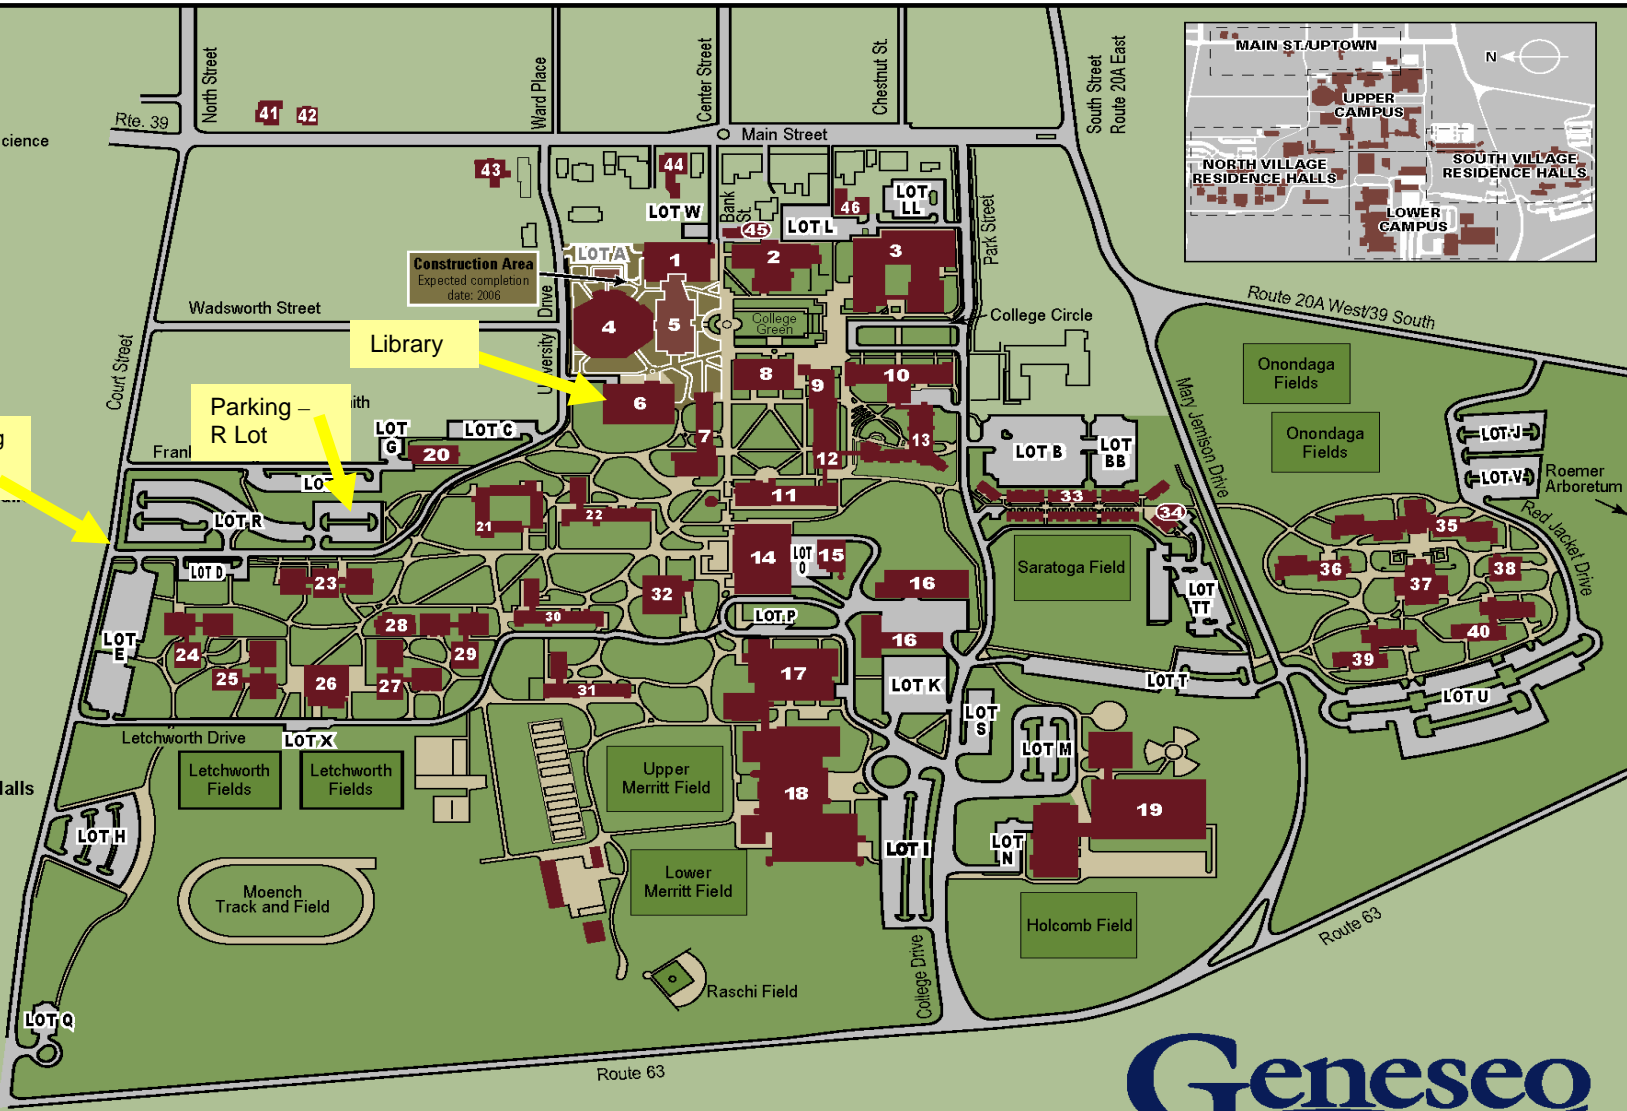

**Upper Campus**

- (1) Greene Hall
- (2) Bailey Hall
- (3) Brodie Hall
- (4) Newton Lecture Hall
- (5) Center for Excellence in Science
- (6) Milne Library
- (7) Blake Hall
- (8) Erwin Hall (Admissions)
- (9) Wadsworth Auditorium
- (10) Welles Hall
- (11) Sturges Hall
- (12) Fraser Hall
- (13) South Hall

**Lower Campus**

- (14) MacVittie College Union
- (15) Heating Plant
- (16) Clark Service Building
- (17) Schrader Sports & Recreation Center

(18) Entrance for Parking University Drive

(19) Parking - R Lot

- (20) Launderdale Health Center
- (21) Steuben Hall
- (22) Jones Hall
- (23) Erie Hall
- (24) Ontario Hall
- (25) Genesee Hall
- (26) Letchworth Dining Hall
- (27) Wyoming Hall
- (28) Putnam Hall
- (29) Allegany Hall
- (30) Livingston Hall
- (31) Monroe Hall
- (32) Mary Jemison Dining Hall

**Main St./Uptown**

- (41) President's Residence
- (42) Campus House
- (43) McClellan House
- (44) Big Tree Inn
- (45) Roemer House
- (46) Sundance Textbooks

STATE UNIVERSITY OF NEW YORK AT GENESEO